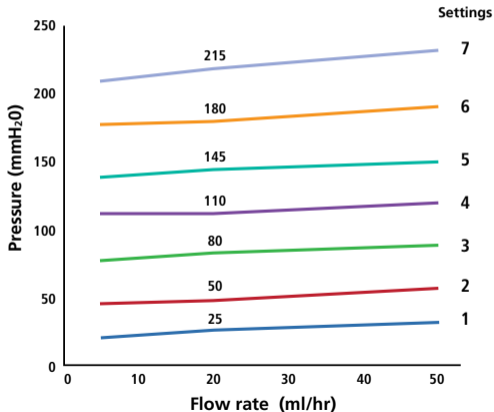

Performance Setting Guide

The valves perform within a tolerance range of the average pressure as shown here regardless of gravitational orientation:

Settings 1, 2, 3 ±20 mmH₂O

Setting 4 ±25 mmH₂O

Settings 5,6,7 ±35 mmH₂O

Setting 8 is intended to limit flow through the valve and has a minimum pressure of 400 mmH₂O.

CODMAN CERTAS[®] Plus Programmable Valves were made available after March 2015

CODMAN NEURO

 **DePuy Synthes**
COMPANIES OF 

X-Ray Performance Setting Guide

Codman
CERTAS[®] PLUS
Programmable Valve

- Right Hand Side (RHS) X-Ray Marker
- Setting Indicator

CODMAN NEURO

DePuySynthes *People inspired™*
COMPANIES OF Johnson & Johnson